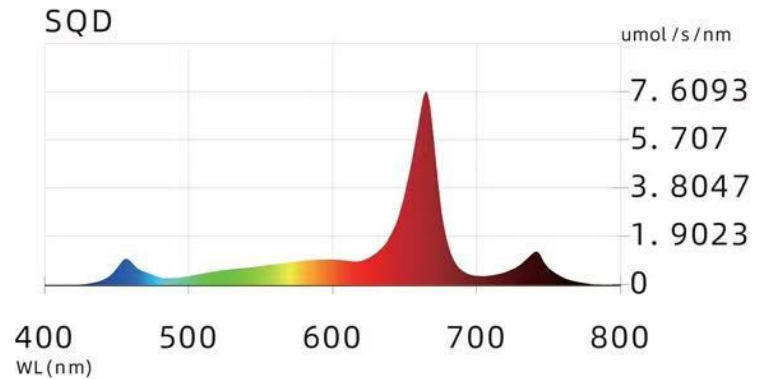

SPECIFICATIONS

WATTAGE	300W
INPUT VOLTAGE	120V-277V
CONTROL	0-10V DIMMING
DATA CONNECTION	RJ-12
POWER FACTOR	>0.9
THERMAL MANAGEMENT	PASSIVE
WORKING TEMPERATURE	0°F to 104°F
IP RATING	Waterproof IP65
LIFETIME	L90: >50,000 hrs
WARRANTY	5 YEARS
CERTIFICATIONS	ETL
HEAT LOAD PER FIXTURE	1023 BTUs
PPE	2.8 $\mu\text{mol/s}$
PPF	840 $\mu\text{mol/s}$

MAXIMUM POWER ELECTRICAL DATA

	120V	208V	220V	240V	277V
AC CURRENT	2.57A	1.46A	1.37A	1.25A	1.08A
AC POWER	308W	304W	302W	300W	299W
POWER FACTOR	0.99	0.98	0.97	0.97	0.95
DAISY CHAIN	4	6	7	8	9

SPECTRUM GRPH